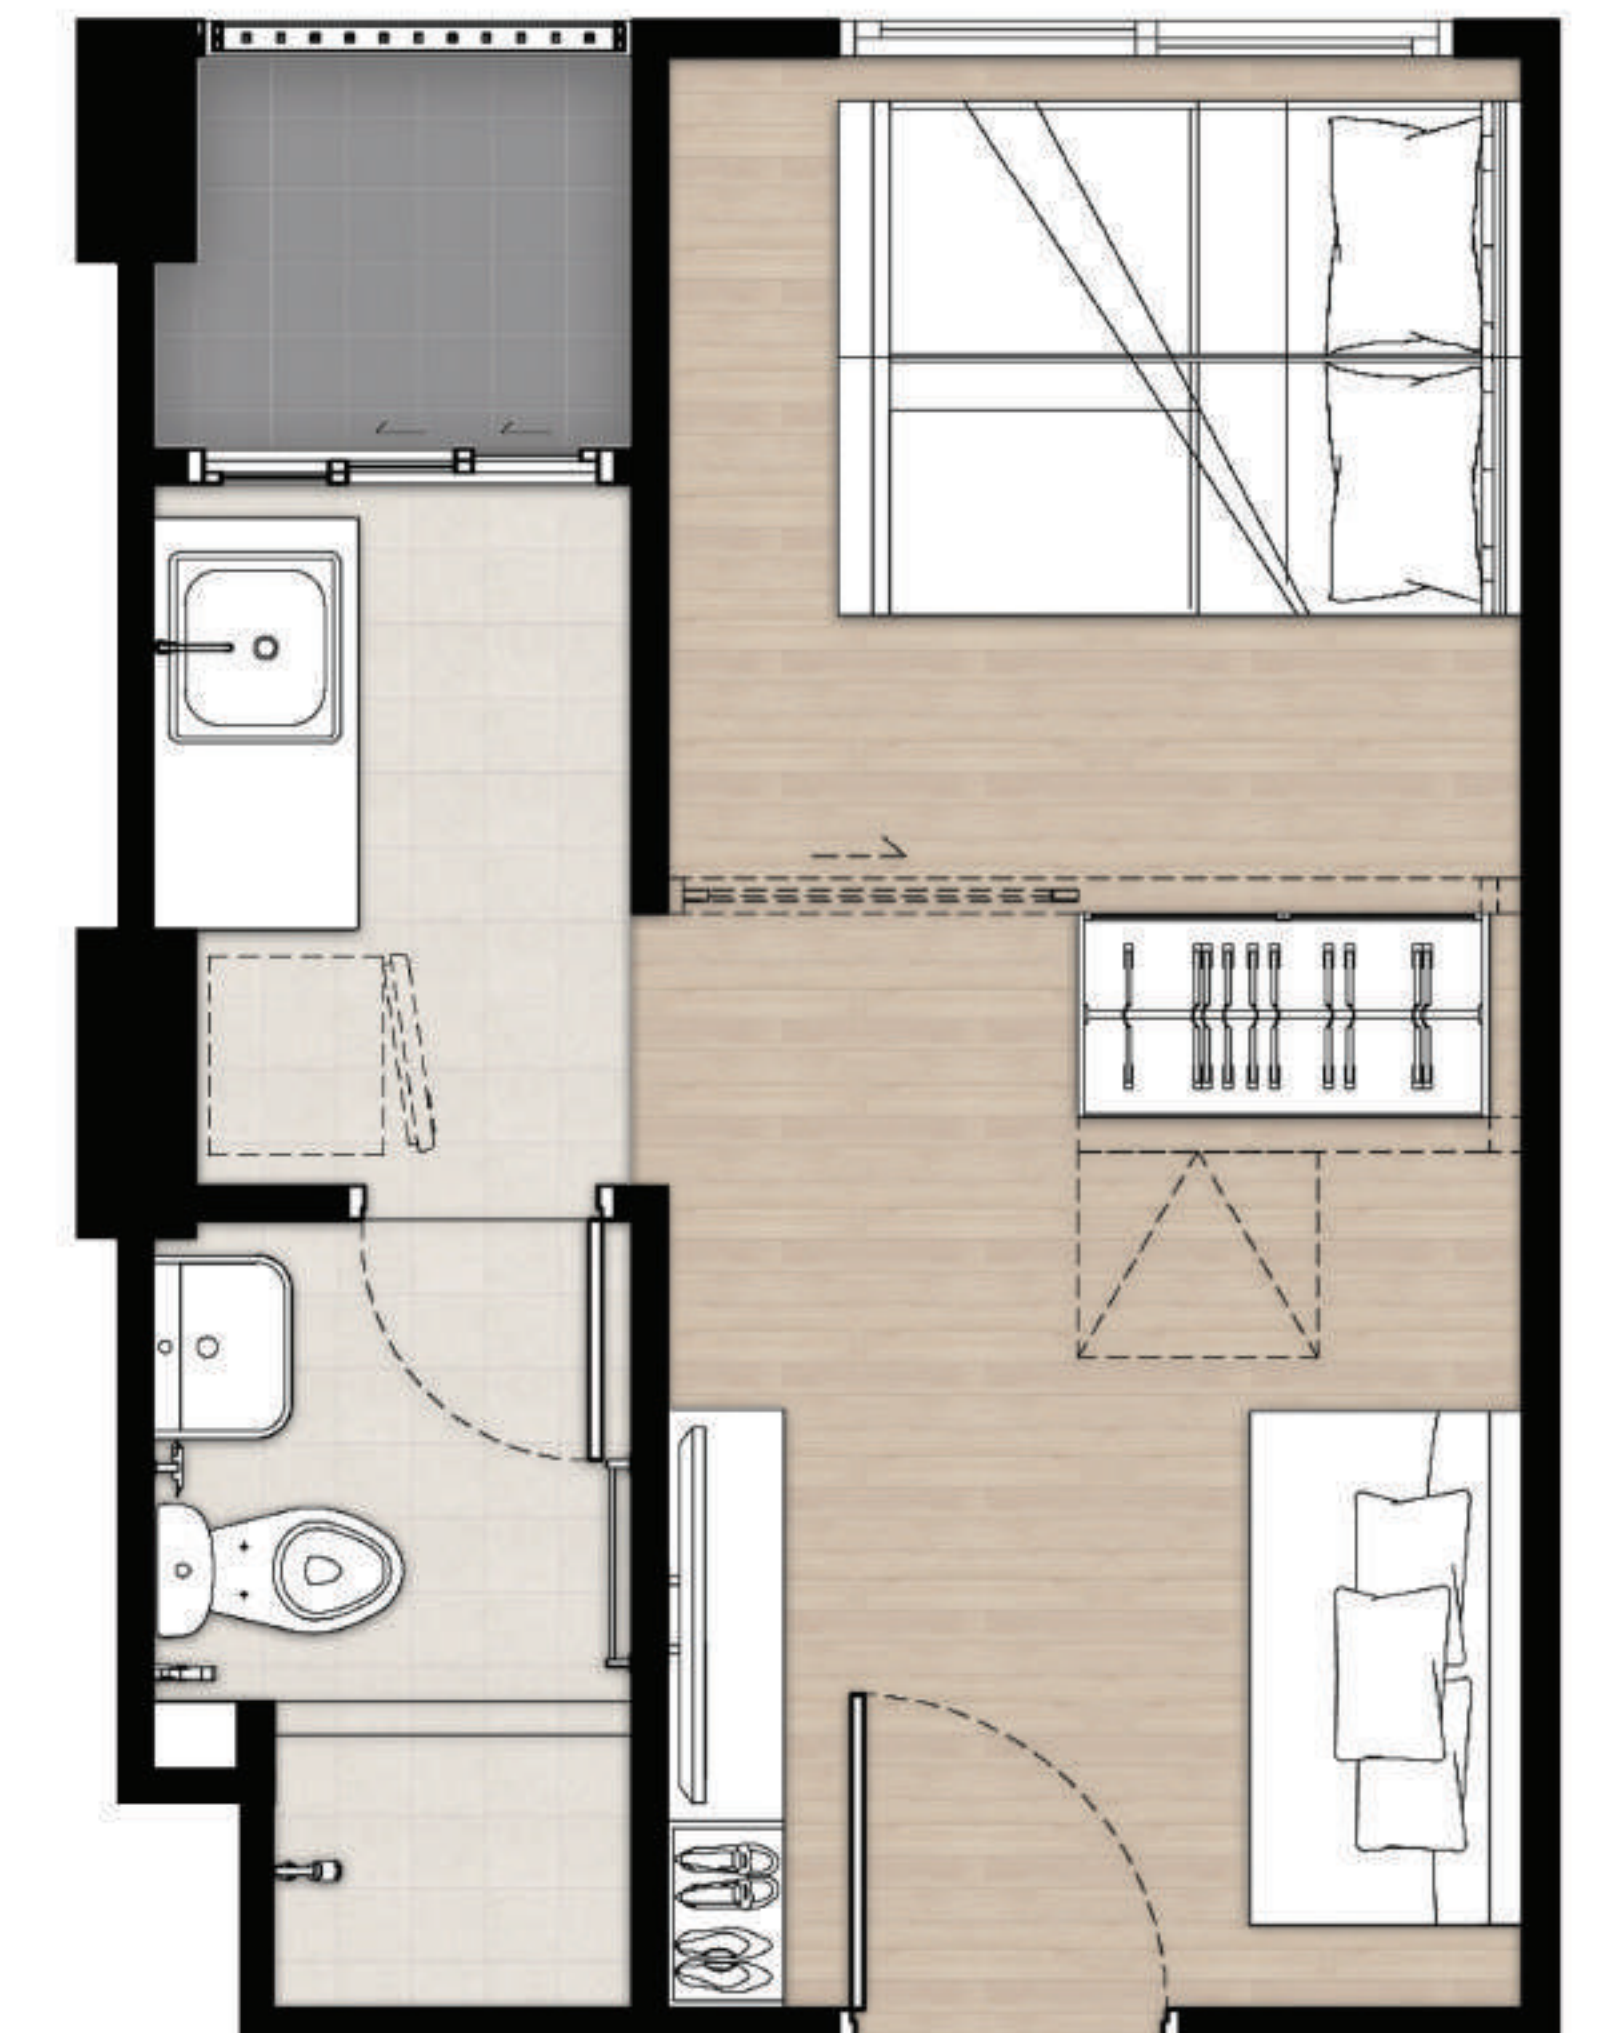

TYPE A1	- 1 Bed Room Walk-in Closet	23.00-23.50 sq.m.
TYPE A2	- 1 Bed Room Private Kitchen	23.00 sq.m.
TYPE B	- 1 Bed Room	26.00-27.00 sq.m.
TYPE C	- 1 Bed Room Plus	34.00 sq.m.

Greenery Fitness

Lifestyle Garden

Unit Layout

Type A1

1 Bedroom 23 Sq.m. : Walk-in Closet

Type A2

1 Bedroom 23 Sq.m. : Private kitchen

Type B

1 Bedroom 26 Sq.m.

Type C